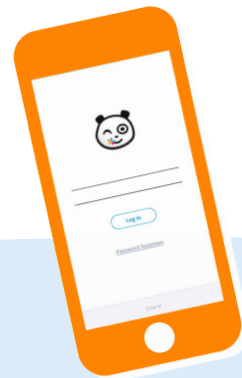

All of ONE's main features, right at your fingertips!

Download the ONE Pocket mobile application to access all the essential services in your virtual learning environment, including your Newsfeed, Mailbox, and Text Notebook.

Step 1

Download the application from the App Store or Google Play.

Step 2

Select the name of your virtual learning environment (ONE, Iguane, etc.).

Step 3

Enter the username and password you typically use to log into your network.

System requirements: iOS 9 or later and Android 5 or later.

ONE, a solution developed by Open Digital Education
one.opendigitaleducation.com

All of ONE's main features, right at your fingertips!
Download the ONE Pocket mobile application to access all the essential services in your virtual learning environment, including your Newsfeed, Mailbox, and Text Notebook.